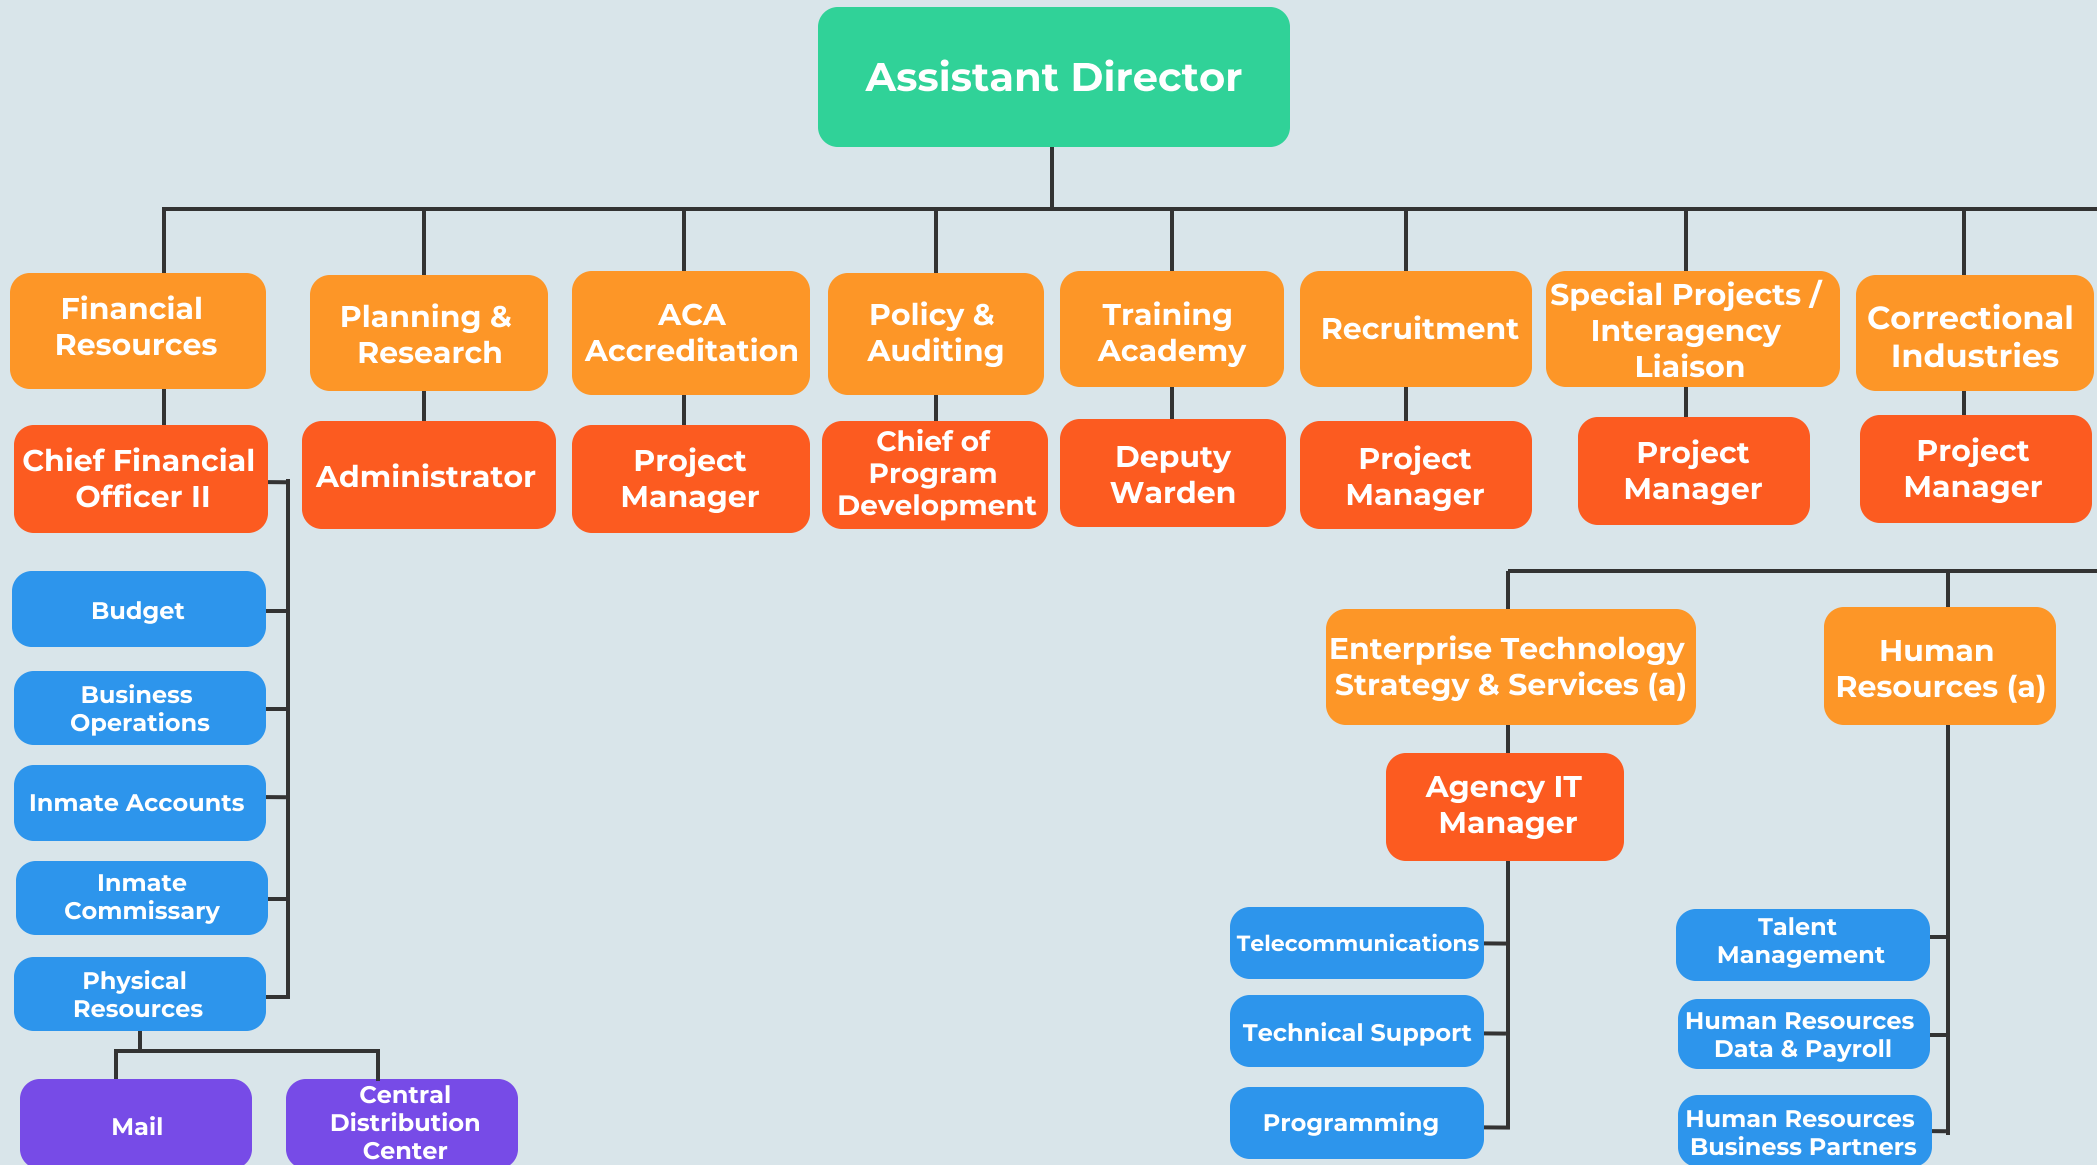

Rhode Island Department of Corrections

Division of Administration

(a) (Sub) Unit is fully staffed by the Rhode Island Department of Administration Centralized Services