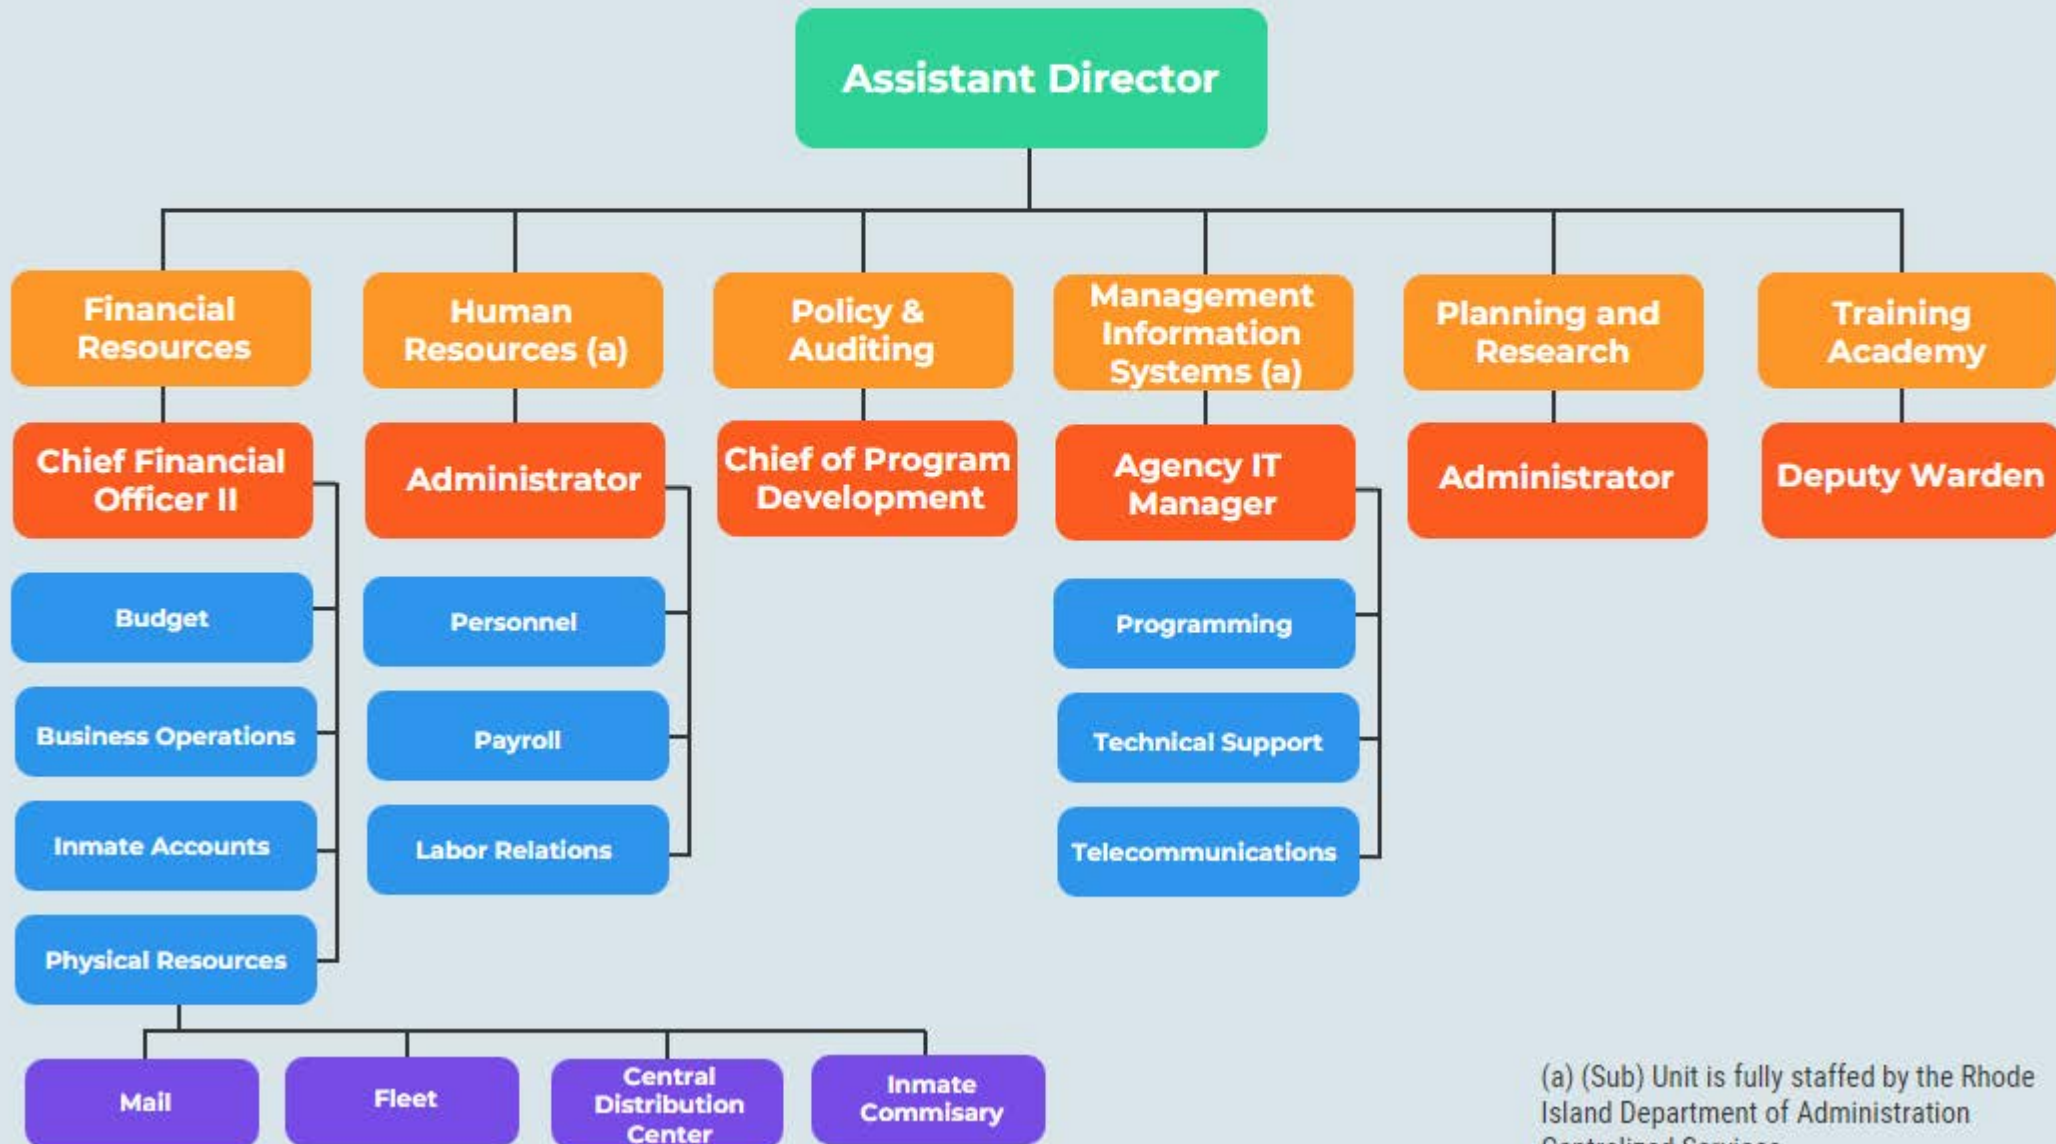

Rhode Island Department of Corrections

Division of Administration

(a) (Sub) Unit is fully staffed by the Rhode Island Department of Administration Centralized Services