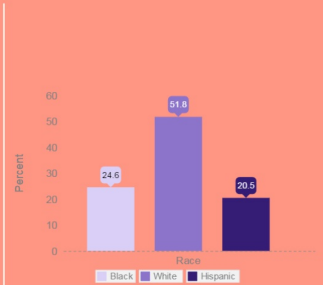

33%

caitlin.oconnor@doc.ri.gov

15,716 commits & 15,713 releases

64% sentenced to 6 months of less

15%

85%

+6% commits & releases from CY13

54% Newly Sentenced
42% Probation Violators