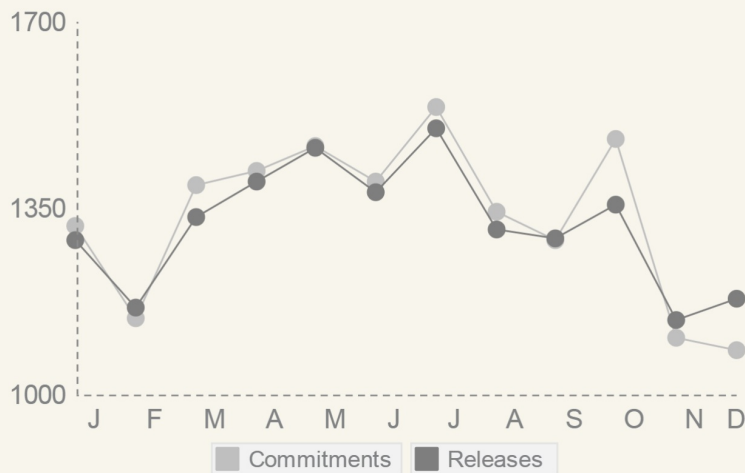

RHODE ISLAND DEPARTMENT OF CORRECTIONS

COMMITTS & RELEASES

2014

Commits & Releases by Month

When commitments exceed/fall below releases, we see a corresponding increase/decrease in the population

Percent of releases to Providence

33%

caitlin.oconnor@doc.ri.gov

15,716 commits & 15,713 releases

64% sentenced to 6 months of less

15%

85%

+6% commits & releases from CY13

54% Newly Sentenced
42% Probation Violators

45% Nonviolent offense convictions