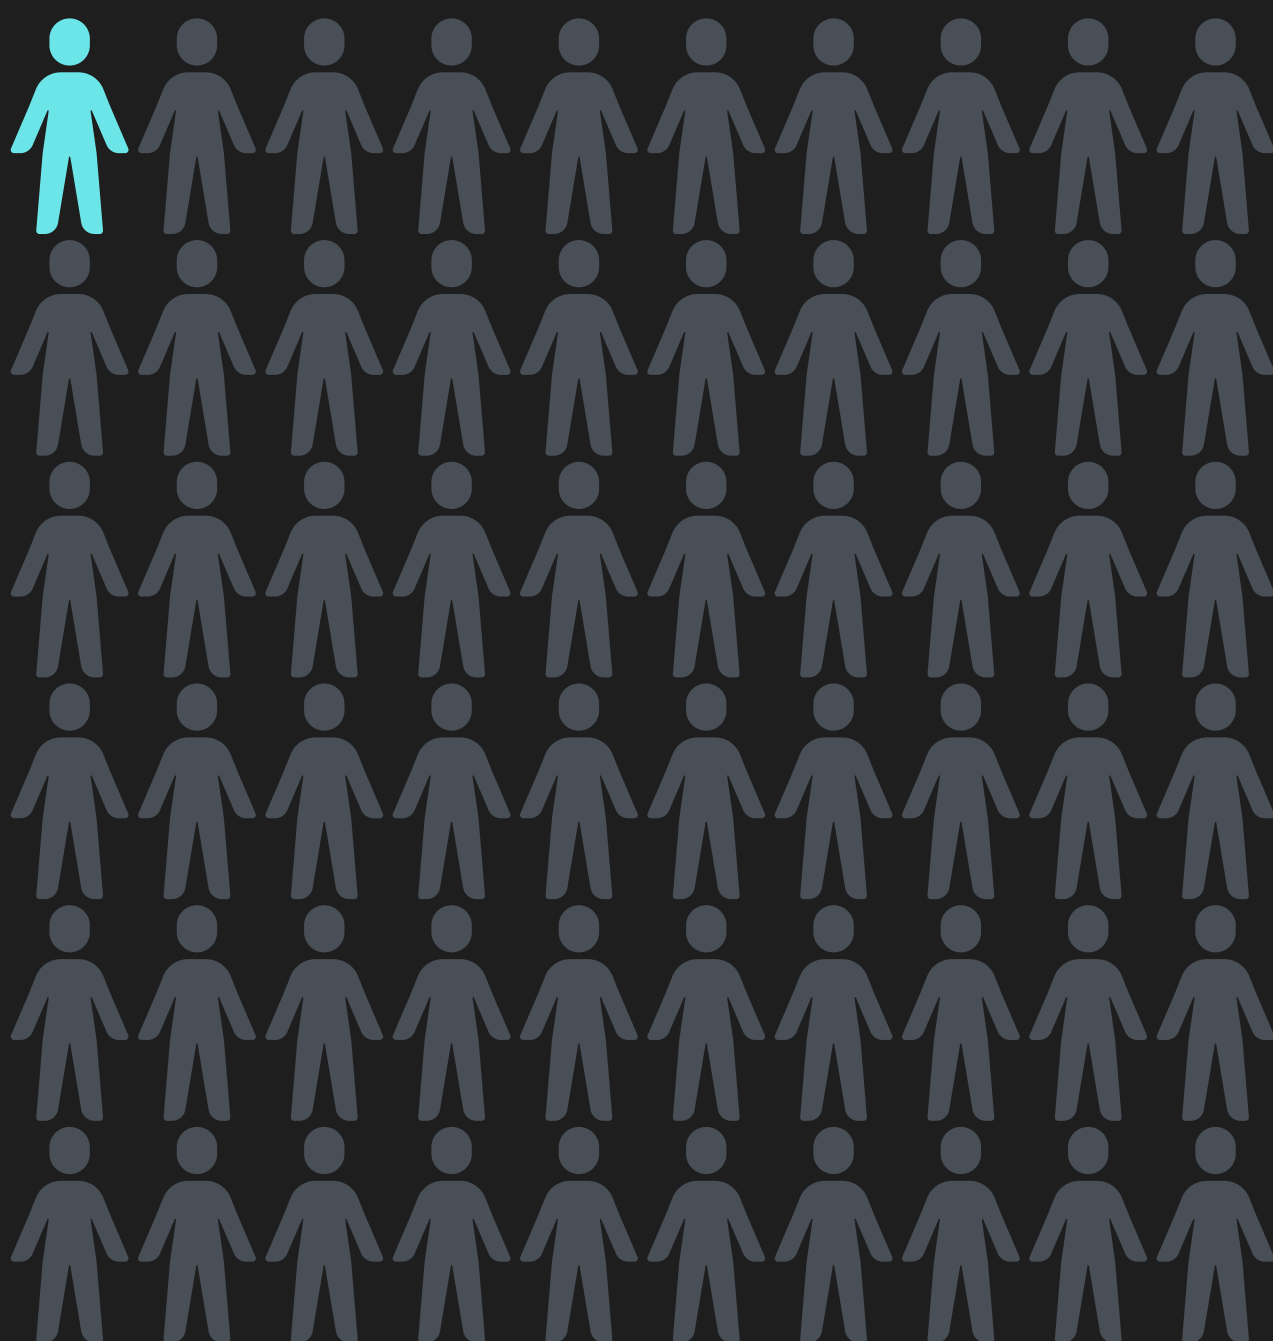

Most Serious Offense Type

Gender

Percentage with Active Sex Offenses

84.7% vs 15.3%

7.6%

1 in 60 Rhode Island Adults are being supervised by a Probation or Parole Officer

For Males, this figure is 1 in 34

For Females, its 1 in 207

Number of Males on Community Supervision*

City	Offenders per Square Mile	# of Square Miles in City/Town
Central Falls	456.7	1.2
Cranston	29.9	28.6
East Providence	31.4	13.3
Newport	38.7	7.7
Pawtucket	175.2	8.8
Providence	251.7	18.1
Warwick	21.3	34.9
West Warwick	72.4	8.3
Woonsocket	143.3	7.9

The communities shown here contain the highest number of offenders per square mile