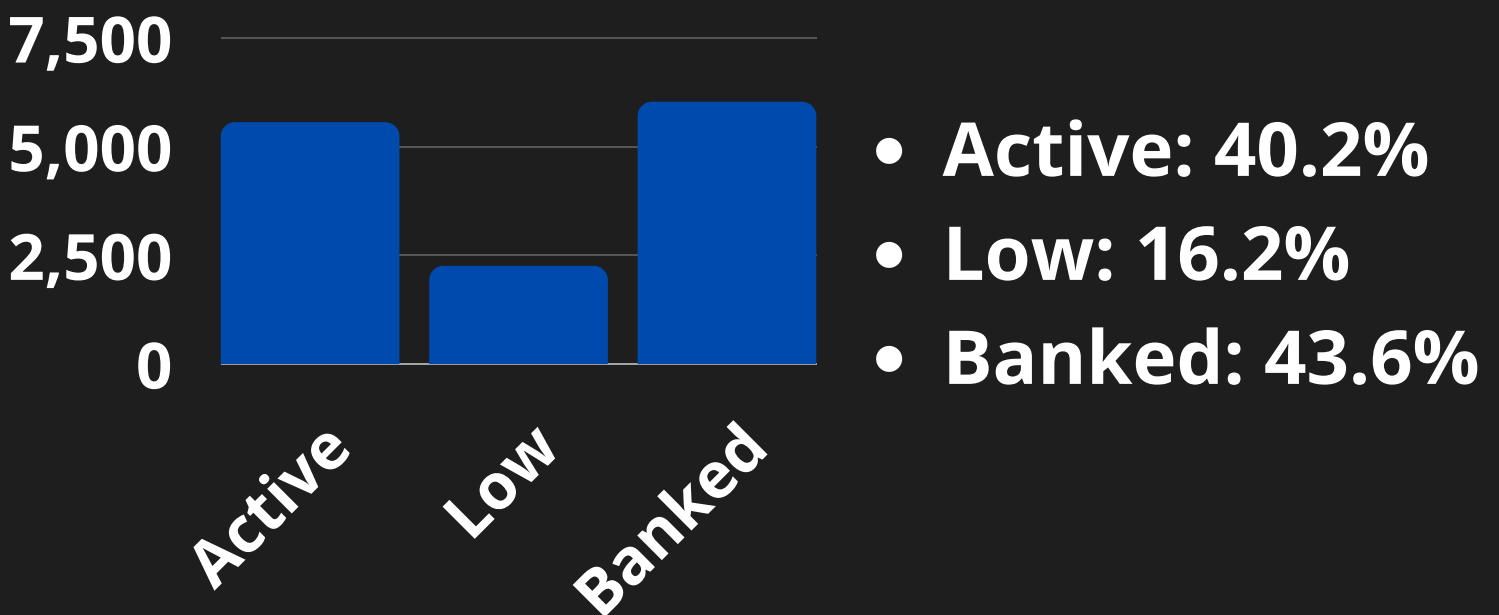

Most Serious Offense Type

Gender

Percentage with Active Sex Offenses

84.7% vs 15.3%

7.6%

1 in 60 Rhode Island Adults are being supervised by a Probation or Parole Officer

For Males, this figure is 1 in 34

For Females, its 1 in 207

The communities shown here contain the highest number of offenders per square mile