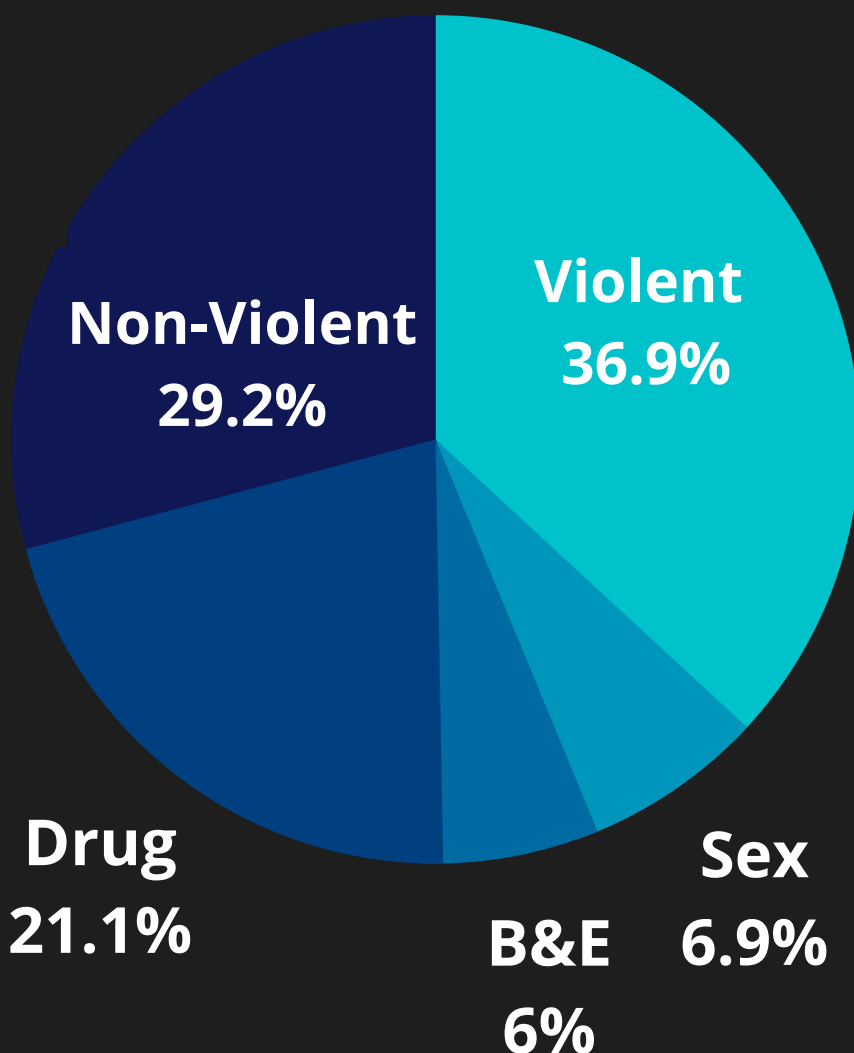

13,812

RI Offenders residing in Rhode Island Communities Supervision

1.7

Percent of Rhode Island Population is made up of RI Offenders on Probation and Parole

PROBATION AND PAROLE DEMOGRAPHICS

Supervision Type

Most Serious Offense Type

Gender

Percentage with Active Sex Offenses

84.7% vs 15.3%

7.6%

1 in 60 Rhode Island Adults are being supervised by a Probation or Parole Officer

For Males, this figure is 1 in 34

For Females, its 1 in 207

The communities shown here contain the highest number of offenders per square mile